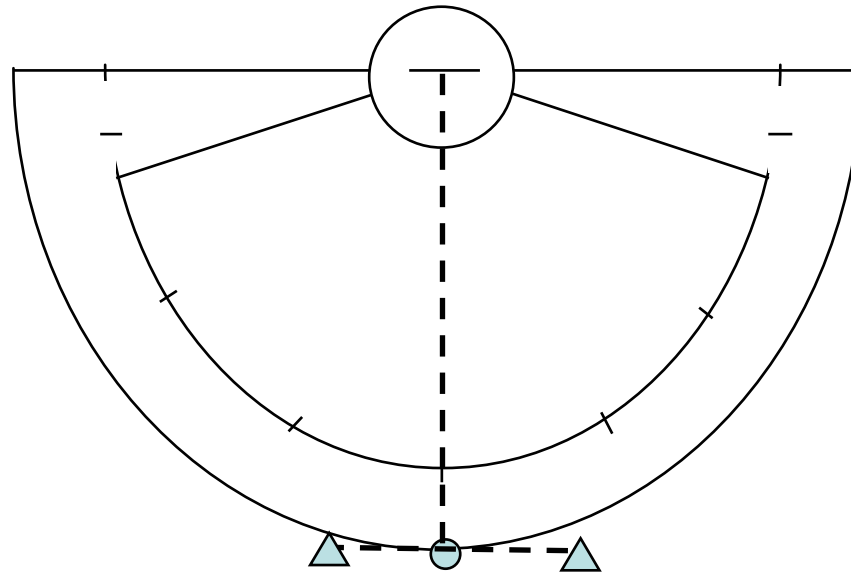

Positioning of free position for a restraining line violation by the defence when the ball is outwith the 15 m area
START PLAY WHERE THE BALL IS

○ Ball carrier

△ Offending player is placed to the appropriate) side - this shows both options left & right

Positioning of free position for a restraining line violation by the defence when the ball is inside the 15 m area
CENTRE OF 15 ARC

○ Ball carrier

△ Offending player is placed to the appropriate) side - this shows both options left & right

STAR (ATTACK) OFFSIDE

Positioning of free position for a restraining line violation by the attack