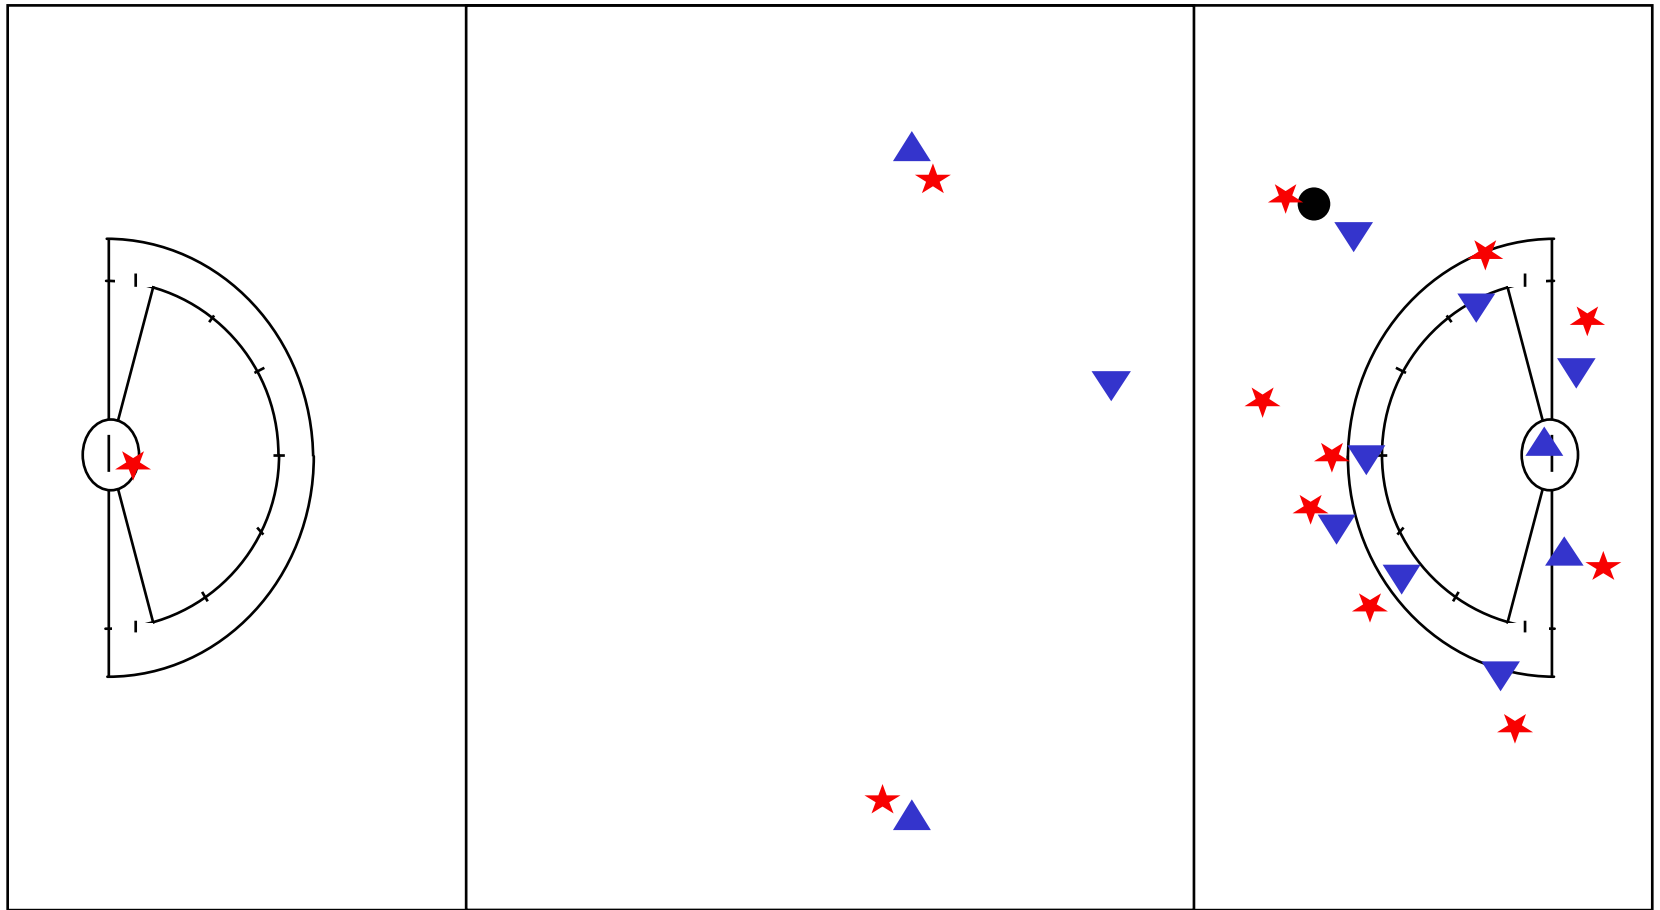

Positioning of free position for a restraining line violation by the defence when the ball is outwith the 15 m area
START PLAY WHERE THE BALL IS

○ Ball carrier

△ Offending player is placed to the appropriate) side - this shows both options left & right

Positioning of free position for a restraining line violation by the defence when the ball is inside the 15 m area
CENTRE OF 15 ARC

○ Ball carrier

△ Offending player is placed to the appropriate) side - this shows both options left & right

STAR (ATTACK) OFFSIDE

Positioning of free position for a restraining line violation by the attack