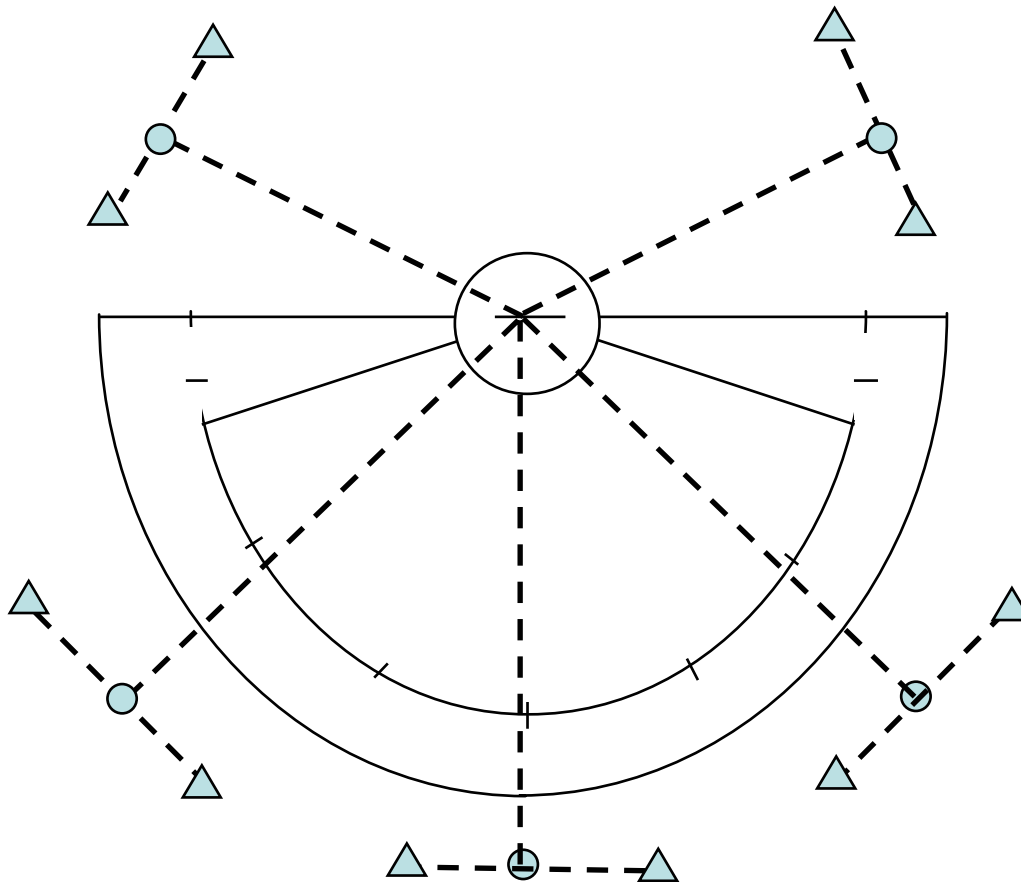

Positioning of free position for a restraining line violation by the defence when the ball is outwith the 15 m area
START PLAY WHERE THE BALL IS

○ Ball carrier

△ Offending player is placed to the appropriate) side - this shows both options left & right

Positioning of free position for a restraining line violation by the defence when the ball is inside the 15 m area
CENTRE OF 15 ARC

○ Ball carrier

△ Offending player is placed to the appropriate) side - this shows both options left & right

STAR (ATTACK) OFFSIDE

Positioning of free position for a restraining line violation by the attack